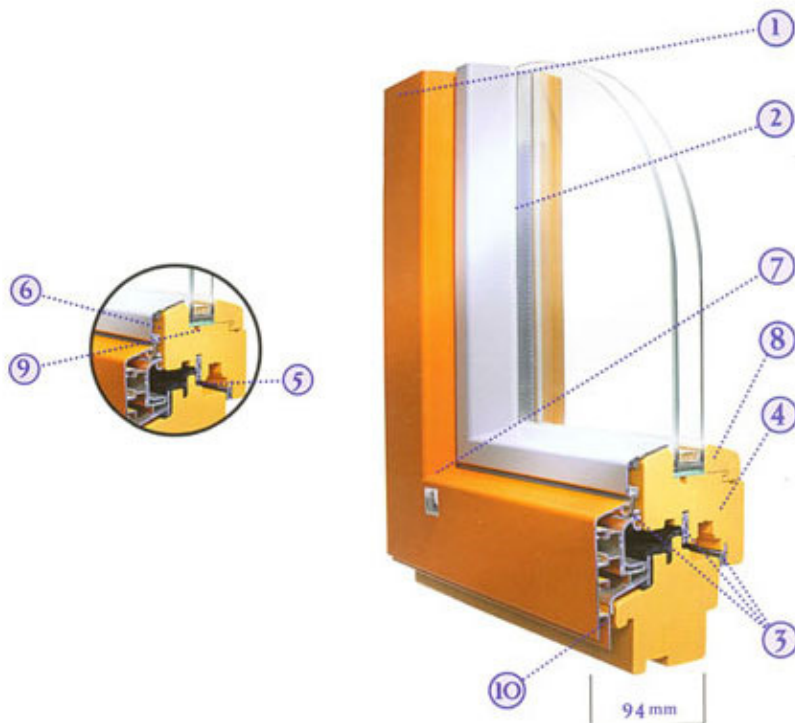

Products - KATZBECK Windows

KATZBECK's Wood-aluminium window is a stylish combination of the advantages offered by both types of window. The aluminium outside protects against the weather, while the wood inside adds to the interior design options and ensures cosy comfort. You get two windows in one.

Aluminium windows are tough and provide optimum protection against the effects of the weather. No more painting windows.

Wood windows lend warmth and charisma to interiors and convey a strong link to nature.

Features

1. Maintenance-free, easy care
2. No more painting
3. Long-term quality
4. Infinite variety of colours
5. Maximum convenience
6. Attractive price
7. For new buildings and renovation
8. Commercial buildings
9. Conservatories

Move your mouse on the numbers displayed on the image to view more details.