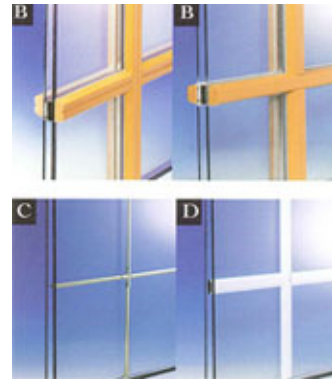

Totally colour-neutral

Near perfect true colour when looking through the window. The window bars stay whiter. Curtains stay white (instead of yellow, bluish, greenish etc.). Live and work in a brighter environment: high level transparency thanks to optimum translucency!