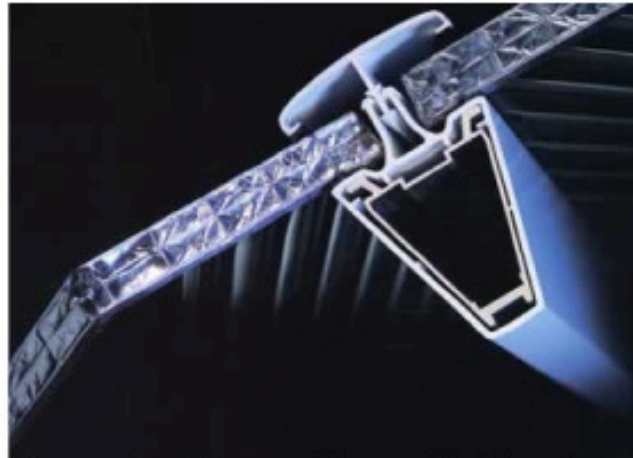

## Uzone Design

Clicklock - unique boltless connection technology

Thanks to innovative Clicklock technology, a unique feature, there are up to 75% fewer installation steps and 90% less bolts. So be prepared for a faster, cleaner and tidier installation with no compromise on quality or price!

*If you are installing yourself, you will just love the way the glazing bar locates into the engineered slots and just clicks - no drilling, no nuts, and no bolts. Just simple and secure!*

## The Design Difference

Good design can not only look good but can also have performance benefits. In this case Clicklock technology is used all the way down the glazing bars (to the eaves beam connection) obviating the need for nuts and bolts, and by sleeving all aluminium parts in PVC-U, there is no exposed aluminium, all the cold bridges are eliminated, and the possibility of condensation is reduced. What's more, ventilation is built-in as standard.