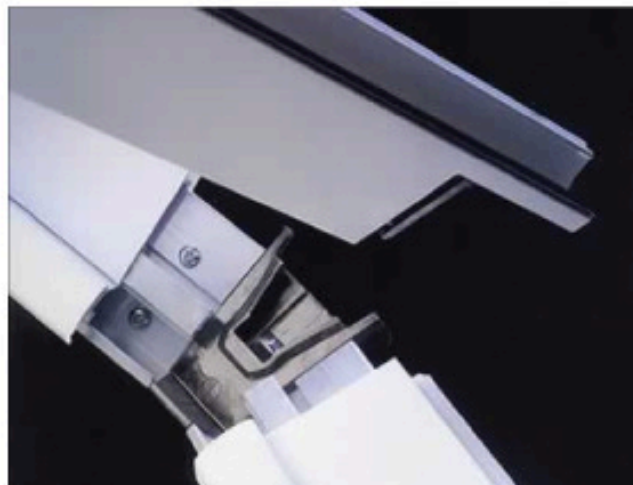

## Uzone Design

Clicklock - unique boltless connection technology

Thanks to innovative Clicklock technology, a unique feature, there are up to 75% fewer installation steps and 90% less bolts. So be prepared for a faster, cleaner and tidier installation with no compromise on quality or price!

*If you are installing yourself, you will just love the way the glazing bar locates into the engineered slots and just clicks - no drilling, no nuts, and no bolts. Just simple and secure!*

## The Design Difference

Good design can not only look good but can also have performance benefits. In this case Clicklock technology is used all the way down the glazing bars (to the eaves beam connection) obviating the need for nuts and bolts, and by sleeving all aluminium parts in PVC-U, there is no exposed aluminium, all the cold bridges are eliminated, and the possibility of condensation is reduced. What's more, ventilation is built-in as standard.