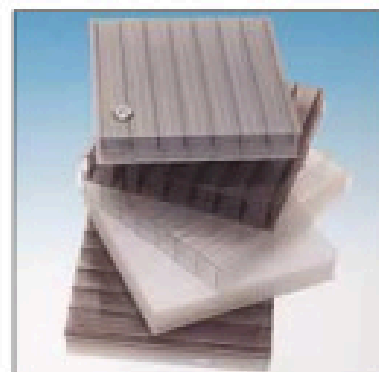

The Uzone system will be available in Victorian and Edwardian/Georgian versions, and can be built up to 3750mm width and/or projection.

It features polycarbonate glazing and a 22.5 degree pitch, which is the optimum for fitting onto the majority of UK properties and under any window on an adjoining elevation.

Conservaflash (TM).
The simple alternative to flashing. When used with the ridge hanger, Conservaflash is easy to install and makes weathproofing a doddle!

Cresting. A choice of styles to suit the period of your property

Foils. The PVC-U is also available in a foil finish - Mahogany or Golden Oak

Polycarbonate for the roof is available in 16mm clear, or 25mm bronze or opal